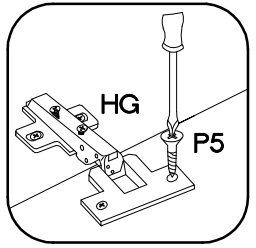

VARIANT HIGH GLOSS

L=192mm	M4x22mm
	
S	U
2	4